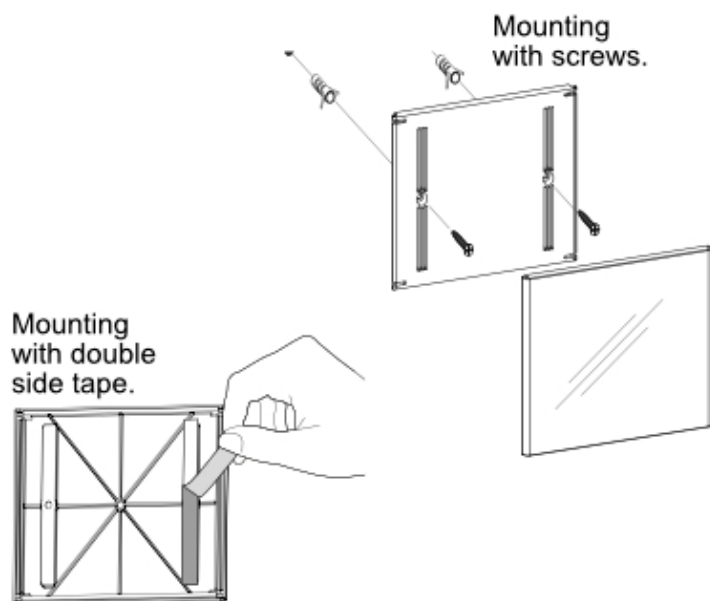

Assembly and Installation