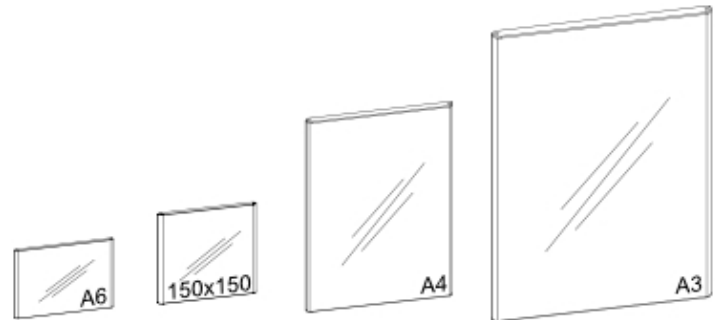

More Information

SmartQuick corporate office name plates

SmartQuick produces high-quality and good-looking corporate name plates for doors and walls. The front panel of Smartquick is crystal clear polycarbonate, a high-quality polymer with excellent impact resistance against accidental knocks. The glossy surface finish creates a high-end look even when the insert is printed on plain copier paper. The back panel is white to create a good neutral backing to paper inserts to avoid distracting 'show through' when thinner printed inserts are used.

Product Dimensions