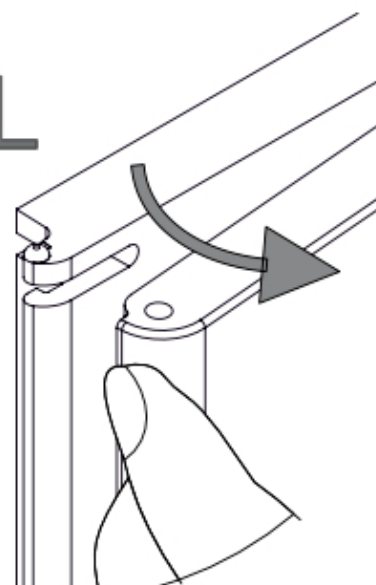

Assembly and Installation

PULL

Delivery and Returns

- We offer a choice of delivery options tailored to the goods selected and your location, calculated for you automatically in the Checkout. When feasible, you will be offered options for Free, Economy or Next Day delivery.
- Any product returned by the purchaser must be unused and in its original packaging, which should be unmarked. If goods are received damaged or faulty we will take care of the problem.
- For detailed information about Delivery charges or Returns and refund policies, please click on the links below.

Include in Google Feed

Yes